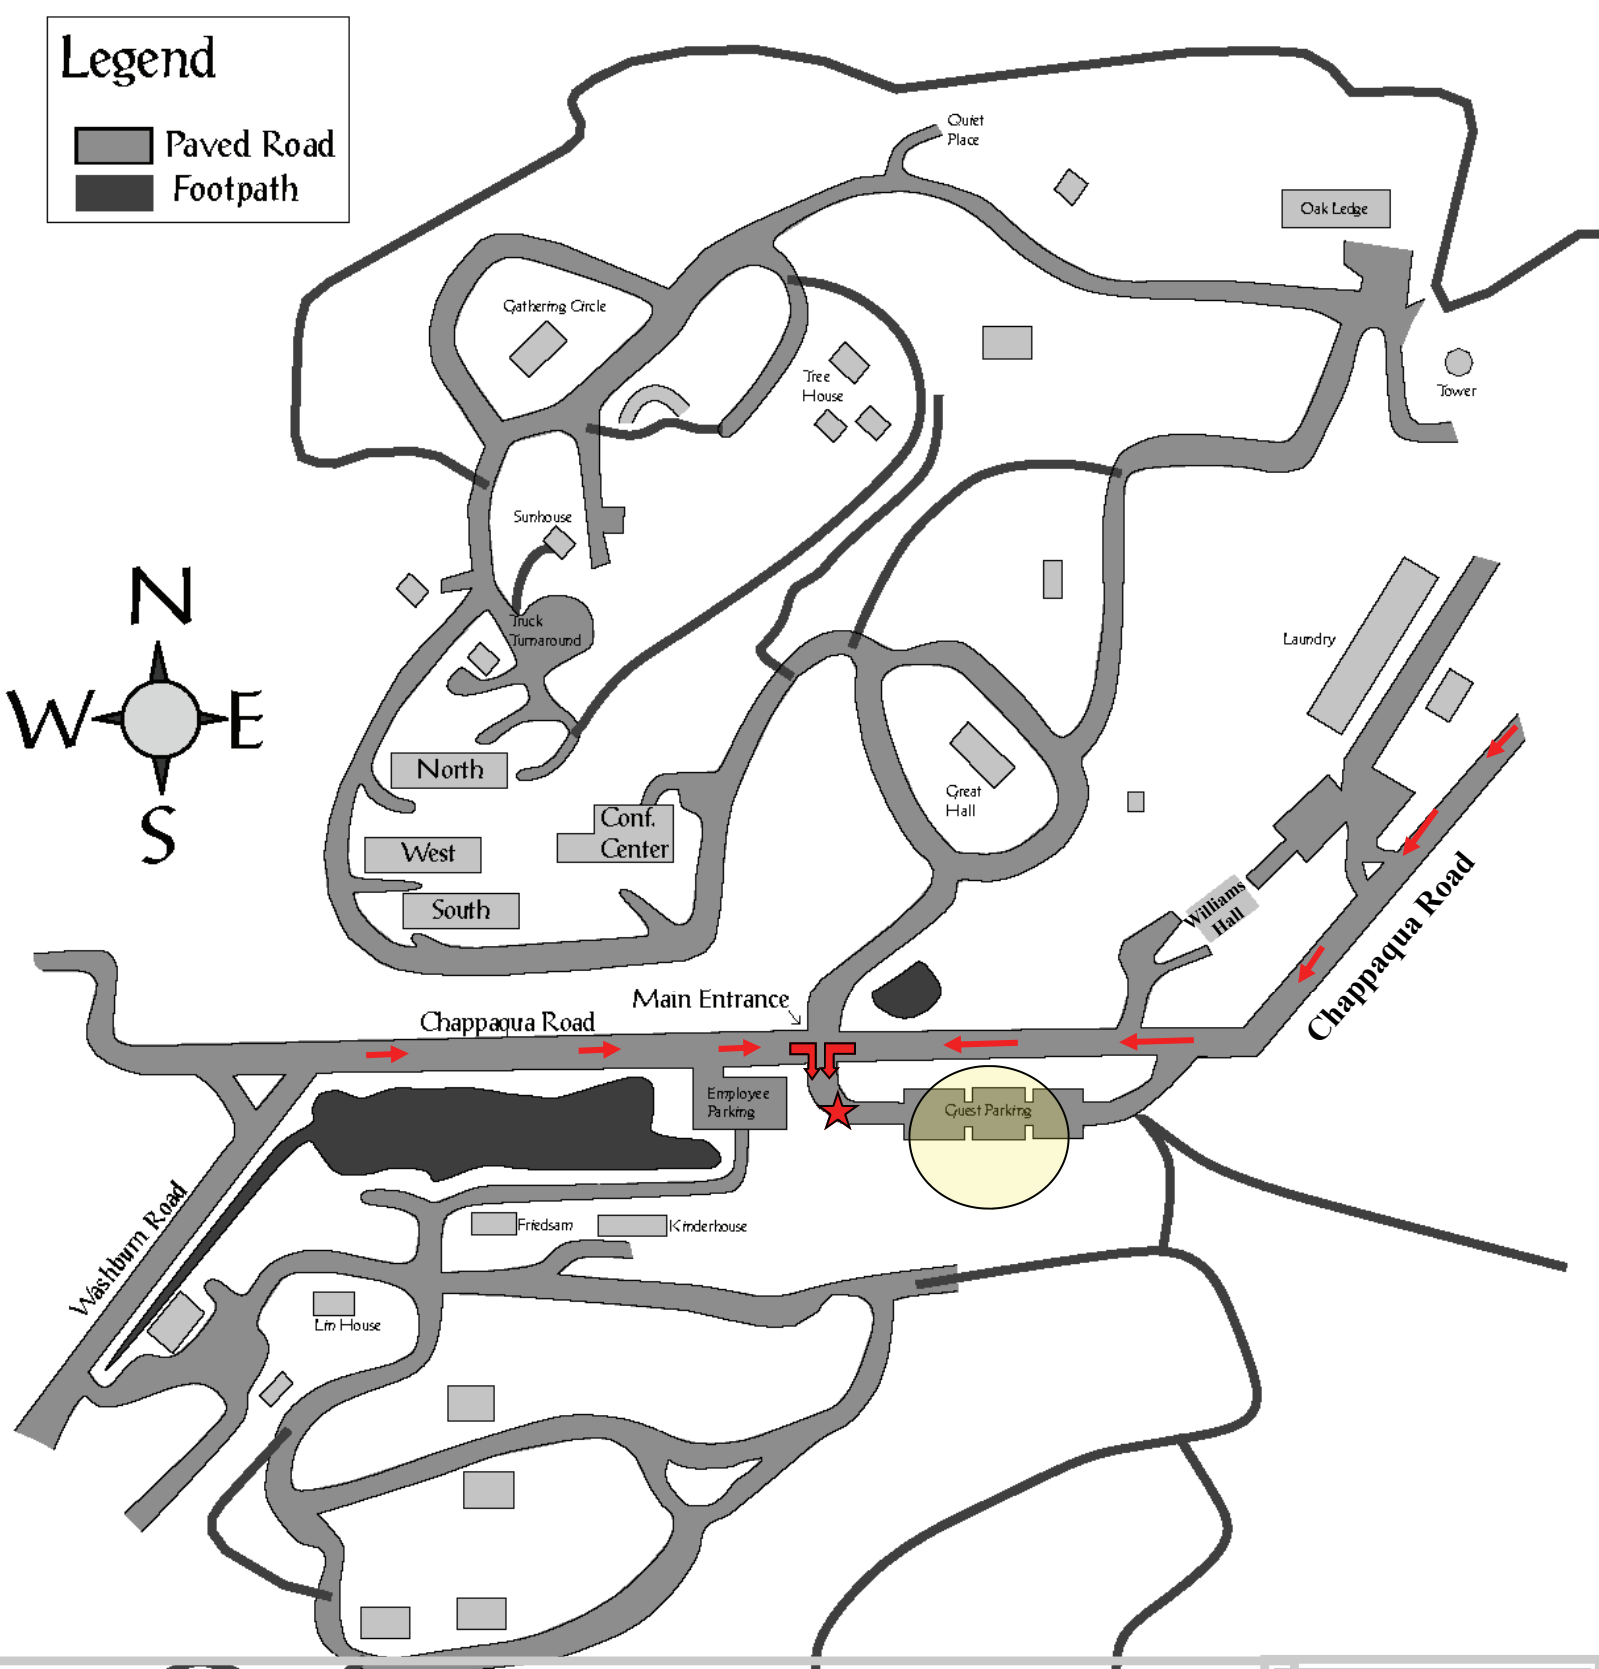

Legend

-  Paved Road
-  Footpath

550 Chappaqua Road, Briarcliff Manor, NY 10510

***If you need assistance during your travels or upon arrival,
please call 914-945-8000***